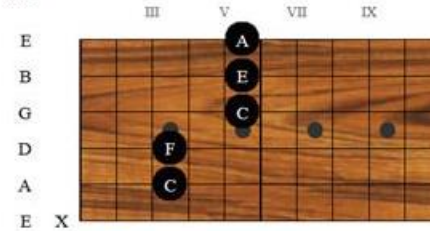

They will light my lonely way tonight

Bb Bbm6 C F F6 FM7 F6

I'll see you in my dreams

FF6 FM7 F6 F

I'll See You In My Dreams (Intro)

Bflat1

FM7

Bflat2

F6flat5

Bflat M7

Bflat diminished

Fm6

Am11

I'll See You In My Dreams – Chords (Page 1)

B flat 6/9 (B flat)

D7