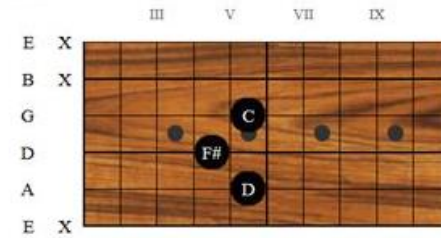

They will light my lonely way tonight

Bb Bbm6 C F F6 FM7 F6

I'll see you in my dreams

FF6 FM7 F6 F

I'll See You In My Dreams (Intro)

Bflat1

FM7

Bflat2

F6flat5

Bflat M7

Bflat diminished

Fm6

Am11

I'll See You In My Dreams – Chords (Page 1)

B flat 6/9 (B flat)

D7

B flat minor

G7

F 6/9

C7

E aug

F7

I'll See You In My Dreams – Chords (page 2)

A7