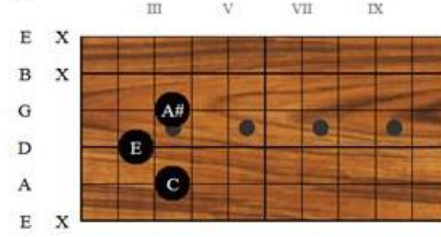

F6flat5

Bflat M7

Bflat diminished

Fm6

Am11

I'll See You In My Dreams – Chords (Page 1)

B flat 6/9 (B flat)

D7

B flat minor

G7

F 6/9

C7

E aug

F7

I'll See You In My Dreams – Chords (page 2)

A7