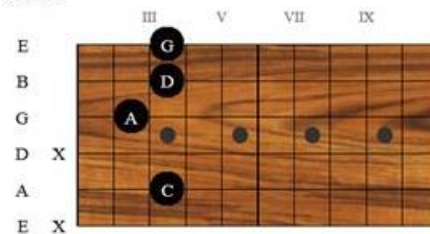

F6flat5

Bflat M7

Bflat diminished

Fm6

Am11

I'll See You In My Dreams – Chords (Page 1)

B flat 6/9 (B flat)

D7

B flat minor

G7

F 6/9

C7

E aug

F7

I'll See You In My Dreams – Chords (page 2)

A7