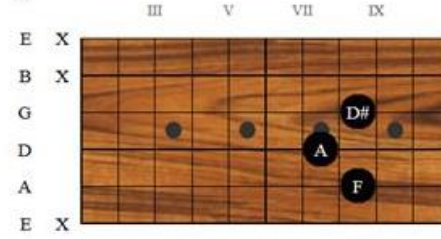

F6flat5

Bflat M7

Bflat diminished

Fm6

Am11

I'll See You In My Dreams – Chords (Page 1)

B flat 6/9 (B flat)

D7

B flat minor

G7

F 6/9

C7

E aug

F7

I'll See You In My Dreams – Chords (page 2)

A7