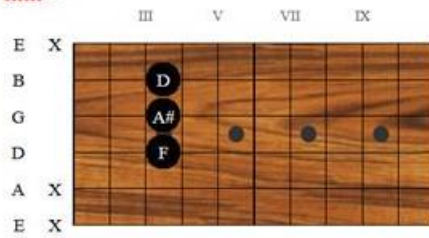

They will light my lonely way tonight

Bb Bbm6 C F F6 FM7 F6

I'll see you in my dreams

FF6 FM7 F6 F

I'll See You In My Dreams (Intro)

Bflat1

FM7

Bflat2

F6flat5

Bflat M7

Bflat diminished

Fm6

Am11

I'll See You In My Dreams – Chords (Page 1)

B flat 6/9 (B flat)

D7