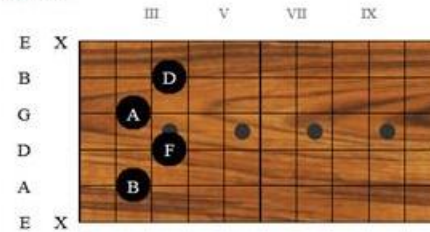

They will light my lonely way tonight

Bb Bbm6 C F F6 FM7 F6

I'll see you in my dreams

FF6 FM7 F6 F

I'll See You In My Dreams (Intro)

Bflat1

FM7

Bflat2

F6flat5

Bflat M7

Bflat diminished

Fm6

Am11

I'll See You In My Dreams – Chords (Page 1)

B flat 6/9 (B flat)

D7