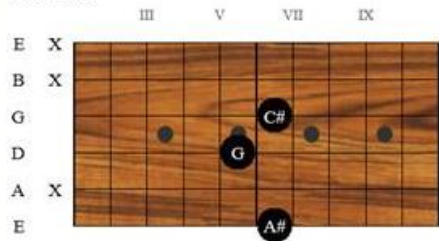

They will light my lonely way tonight

Bb Bbm6 C F F6 FM7 F6

I'll see you in my dreams

FF6 FM7 F6 F

I'll See You In My Dreams (Intro)

Bflat1

FM7

Bflat2

F6flat5

Bflat M7

Bflat diminished

Fm6

Am11

I'll See You In My Dreams – Chords (Page 1)

B flat 6/9 (B flat)

D7

B flat minor

G7

F 6/9

C7

E aug

F7

I'll See You In My Dreams – Chords (page 2)

A7