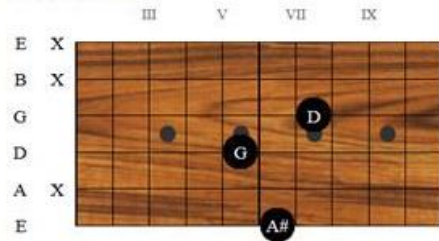

They will light my lonely way tonight

Bb Bbm6 C F F6 FM7 F6

I'll see you in my dreams

FF6 FM7 F6 F

I'll See You In My Dreams (Intro)

Bflat1

FM7

Bflat2

F6flat5

Bflat M7

Bflat diminished

Fm6

Am11

I'll See You In My Dreams – Chords (Page 1)

B flat 6/9 (B flat)

D7

B flat minor

G7

F 6/9

C7

E aug

F7

I'll See You In My Dreams – Chords (page 2)

A7