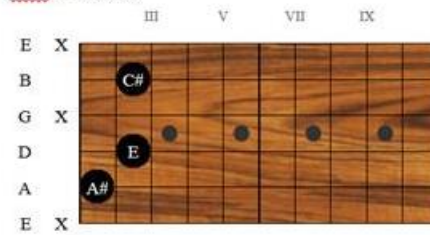

They will light my lonely way tonight

Bb Bbm6 C F F6 FM7 F6

I'll see you in my dreams

FF6 FM7 F6 F

I'll See You In My Dreams (Intro)

Bflat1

FM7

Bflat2

F6flat5

Bflat M7

Bflat diminished

Fm6

Am11

I'll See You In My Dreams – Chords (Page 1)

B flat 6/9 (B flat)

D7