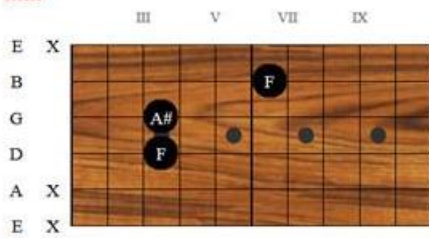

They will light my lonely way tonight

Bb Bbm6 C F F6 FM7 F6

I'll see you in my dreams

FF6 FM7 F6 F

I'll See You In My Dreams (Intro)

Bflat1

FM7

Bflat2

F6flat5

Bflat M7

Bflat diminished

Fm6

Am11

I'll See You In My Dreams – Chords (Page 1)

B flat 6/9 (B flat)

D7