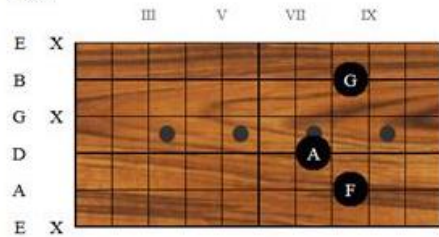

They will light my lonely way tonight

Bb Bbm6 C F F6 FM7 F6

I'll see you in my dreams

FF6 FM7 F6 F

I'll See You In My Dreams (Intro)

Bflat1

FM7

Bflat2

F6flat5

Bflat M7

Bflat diminished

Fm6

Am11

I'll See You In My Dreams – Chords (Page 1)

B flat 6/9 (B flat)

D7

B flat minor

G7

F 6/9

C7

E aug

F7

I'll See You In My Dreams – Chords (page 2)

A7