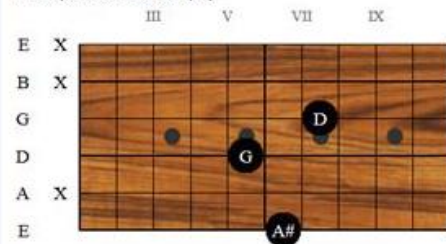

F6flat5

Bflat M7

Bflat diminished

Fm6

Am11

I'll See You In My Dreams – Chords (Page 1)

B flat 6/9 (B flat)

D7

B flat minor

G7

F 6/9

C7

E aug

F7

I'll See You In My Dreams – Chords (page 2)

A7

C

Dm

C7

B flat (Same as B flat 6/9)

B(f) 6/9 – B (f)m – F6/9 – Eaug – F6/9
D7 – G7 – C7 – F7

B(f) 6/9 – B (f)m – F6/9 – Eaug – F6/9
D7 – A7 – Dm – B(f) – B – C – C7 – F6/9 – F7

B