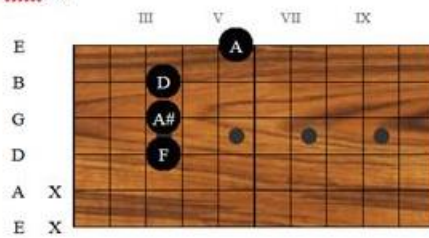

They will light my lonely way tonight

Bb Bbm6 C F F6 FM7 F6

I'll see you in my dreams

FF6 FM7 F6 F

I'll See You In My Dreams (Intro)

Bflat1

FM7

Bflat2

F6flat5

Bflat M7

Bflat diminished

Fm6

Am11

I'll See You In My Dreams – Chords (Page 1)

B flat 6/9 (B flat)

D7